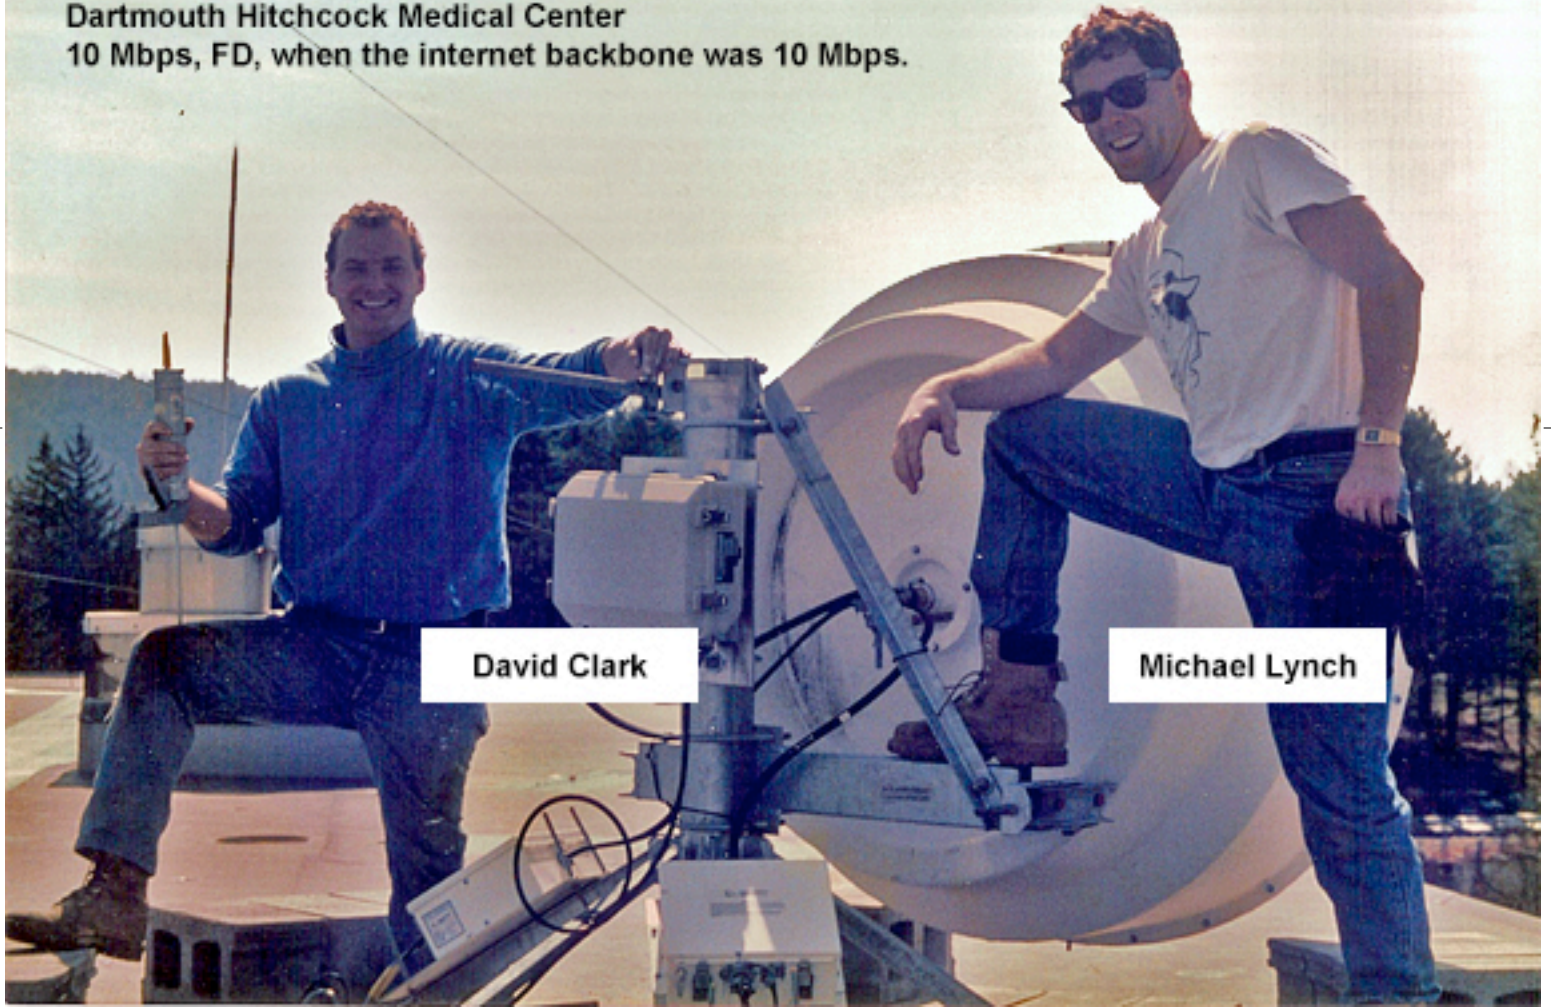

Early Fixed Wireless Access in 1989

Dartmouth Hitchcock Medical Center
10 Mbps, FD, when the internet backbone was 10 Mbps.

David Clark

Michael Lynch